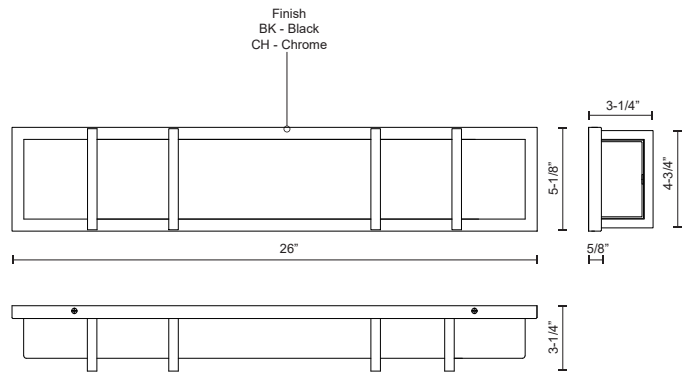

ALBERNI VL61626

VANITY

PROJECT

VL61626-CH
Chrome

VL61626-BK
Black

SPECIFICATION DETAILS

| | |
|------------------------------|---|
| Fixture Dimensions | W26" x H5-1/8" x E3-1/4" |
| Light Source | AC LED Module |
| Wattage | 31W |
| Total Lumens | 2750lm |
| Delivered Lumens | CH-1541lm |
| Voltage | 120V |
| Color Temperature | 3000K |
| CRI (Ra) | 90CRI |
| Optional Color Temps | 2700K - 5000K Available, Minimum Order Quantities Apply |
| LED Rated Life | 50,000 hours |
| Dimming | 100% - 10%, ELV Dimmer (Not Included) |
| Diffuser Details | Acrylic with Frosted Interior |
| ADA Compliant | Yes |
| Location | Damp |
| Mounting Style | All Orientation; Wall; |
| CEC Title 24 JA8 | Yes, JA8-2022 |
| Energy Star Certified | CH - Energy Star Compliant |
| Paint Finish | BK01; CH01; |

* For custom options, consult factory for details.

* For warranty information, please visit www.kuzcolighting.com/warranty

DESCRIPTION

Electroplated orthogonal steel structure and details. Rectangular opal acrylic diffuser. Up and down wall light. May be mounted horizontally or vertically